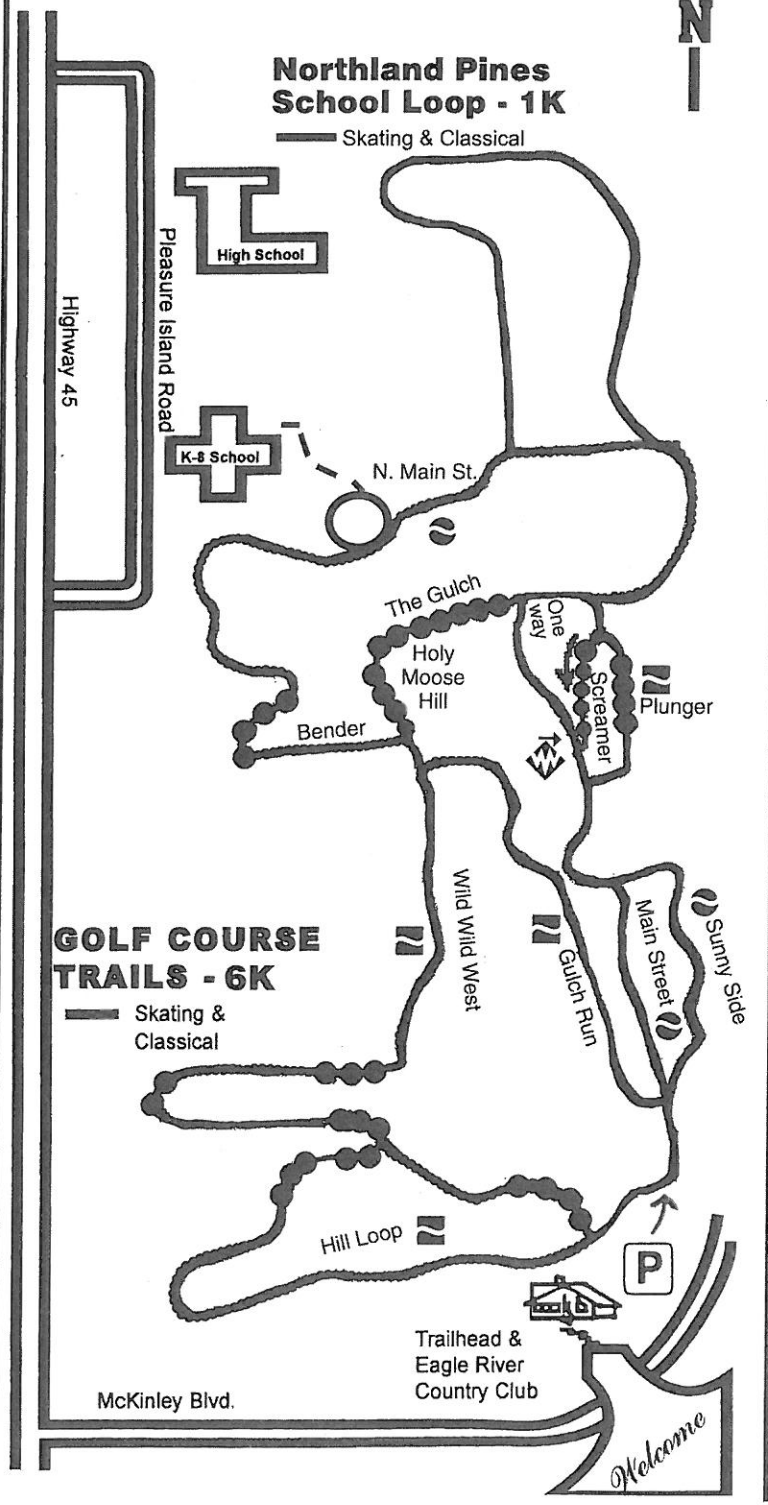

NORDMARKA SKI CLUB

P.O. Box 703 • Eagle River, WI 54521

Information:

Eagle River Chamber & Visitors Center
 (800) 359-6315
 (715) 479-6400

Trail Conditions:

www.skinnyski.com

EAGLE RIVER AREA SKI TRAILS

in cooperation with
 Vilas Area Silent Sports Association

LEGEND

- | | |
|--------------|---|
| Parking | • Ski at your own risk. |
| Beginner | • Please ski on groomed trails only. |
| Intermediate | • Please don't bring dogs, snowshoe, sled, or walk on the ski trails. |
| Expert | |
| Hills | |
- 1 K = .62 Miles

*Trail quality depends on donations.
 Please be generous.*

YOU ARE HERE